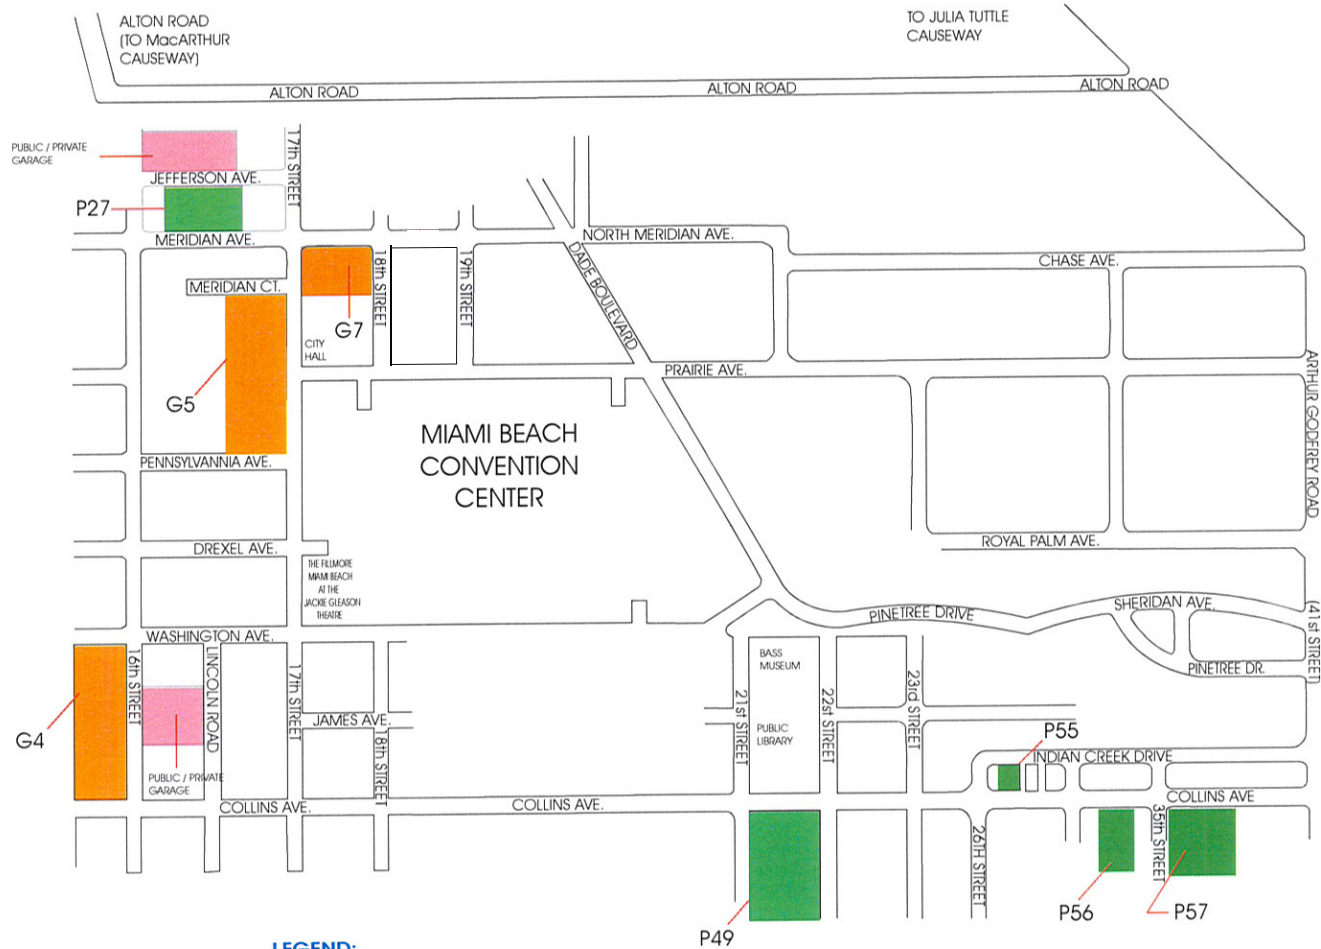

MIAMI BEACH

CONVENTION CENTER PARKING GARAGES & LOTS

LEGEND:

- | | |
|---|--|
| ■ CITY PARKING GARAGES | ■ CITY PARKING LOTS |
| G4 - 803 SPACES | P27 - 144 SPACES |
| G5 - 1,440 SPACES | P49 - 202 SPACES |
| G7 - 650 SPACES | P55 - 121 SPACES |
| ■ PRIVATE PARKING GARAGES | P56 - 62 SPACES |
| 16TH & WASHINGTON - 495 SPACES | P57 - 72 SPACES |
| 17TH & JEFFERSON - 709 SPACES | |