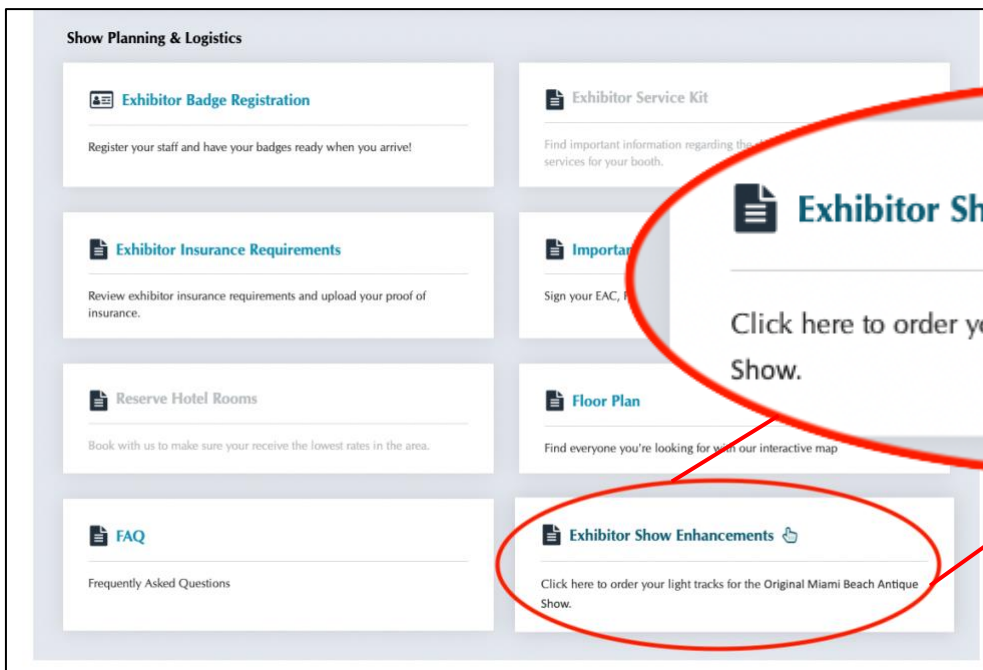

NEW: Order Your Light Tracks Online!

- **Login to your Exhibitor Console:**
https://antique.a2zinc.net/OMBAS2023/Public/e_ExhibitorConsole.aspx
- **Scroll down to Show Planning & Logistics and click:**
'Exhibitor Show Enhancements'

- **Select The Light Track You Would Like to Order**
Standard (Yellow)
or LED (White)
- **Click 'Purchase'**

If you would like additional tracks or bulbs select them in the following step