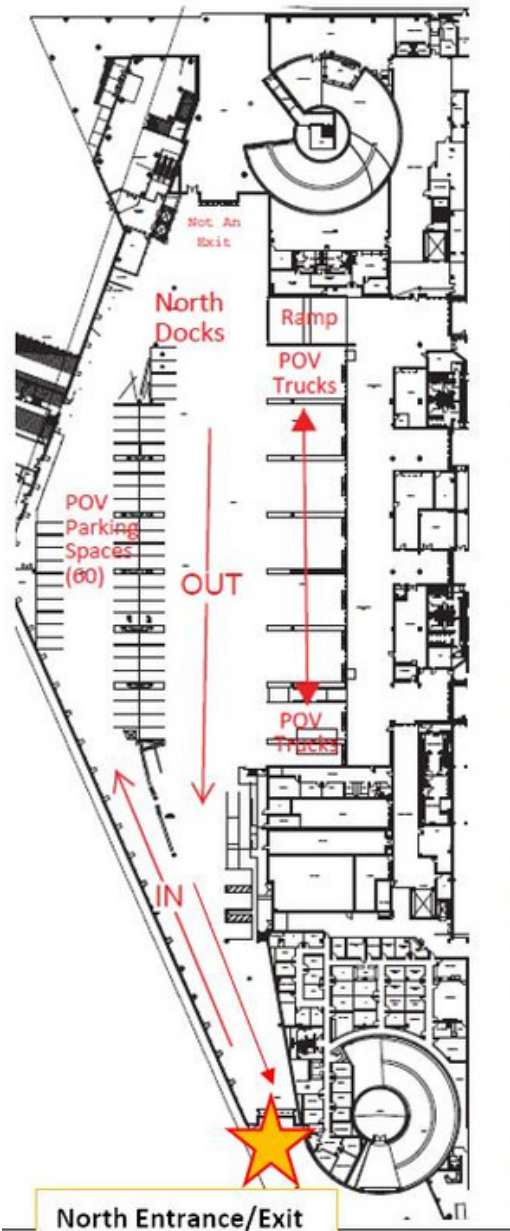

There is no unloading on Convention Center Drive or Washington Blvd.
The Miami Beach Police Department will be monitoring traffic.

YOU WILL BE GIVEN A PARKING PERMIT TO COMPLETE AND DISPLAY ON VEHICLE DASHBOARD DURING YOUR UNLOADING TIME. YOU WILL BE ASSIGNED A PARKING SPACE UPON ARRIVAL TO THE LOADING DOCK ENTRANCE.