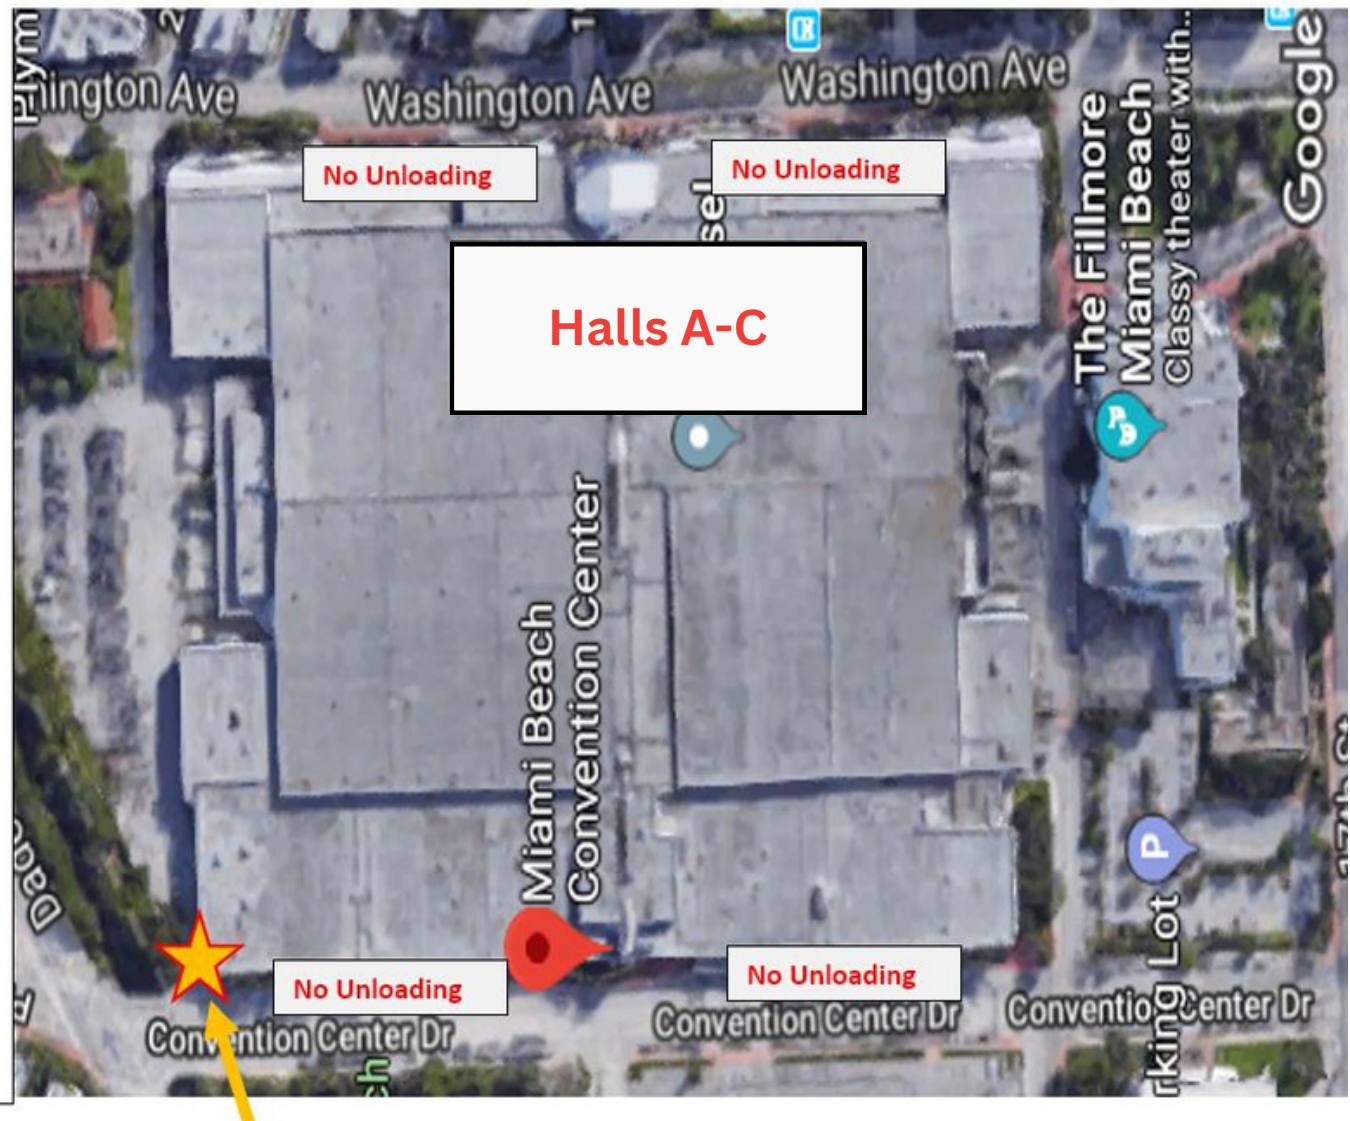

There is no unloading on Convention Center Drive or Washington Blvd.
The Miami Beach Police Department will be monitoring traffic.

YOU WILL BE GIVEN A PARKING PERMIT TO COMPLETE AND DISPLAY ON VEHICLE DASHBOARD DURING YOUR UNLOADING TIME. YOU WILL BE ASSIGNED A PARKING SPACE UPON ARRIVAL TO THE LOADING DOCK ENTRANCE.